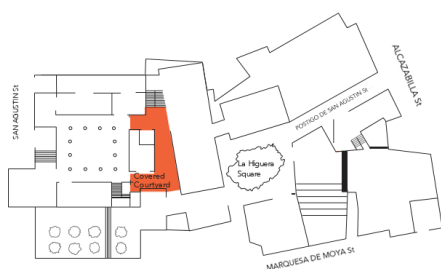

COVERED COURTYARD

AVAILABILITY
Monday to Sunday outside opening hours.

TOTAL AREA
120 m.²

CAPACITY
Cocktail: 90 guests.
Dinner: 50 guests.

This space sets apart the galleries of the Collection and the galleries of the temporary exhibitions. It becomes an ideal place to witness the building's architecture and its transition.