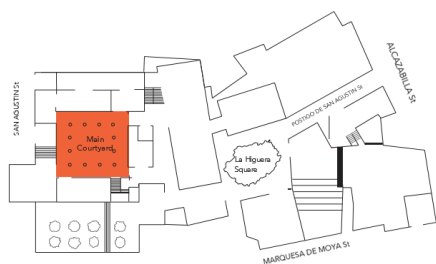

BUENAVISTA PALACE'S MAIN COURTYARD

AVAILABILITY

Monday to Sunday outside opening hours.

TOTAL AREA

260 m.²

CAPACITY

Cocktail: 150 guests per floor.

Dinner: 120 guests per floor.

The Palace's main courtyard is a magnificent example of 16th-century Andalusian architecture with its characteristic mixture of Renaissance and Mudejar elements.

 [KNOW MORE](#)