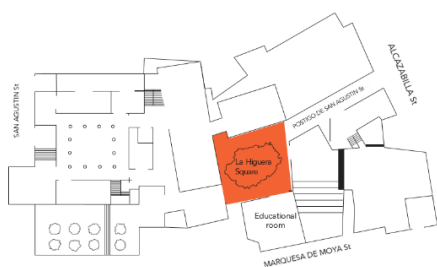

### LA HIGUERA'S SQUARE

AVAILABILITY  
Monday to Sunday.

TOTAL AREA  
219 m.<sup>2</sup>

CAPACITY  
Cocktail or coffee break: 180 guests.

An impressive centenary fig tree presides this unique square, becoming an exceptional space frequently hired together with the auditorium.